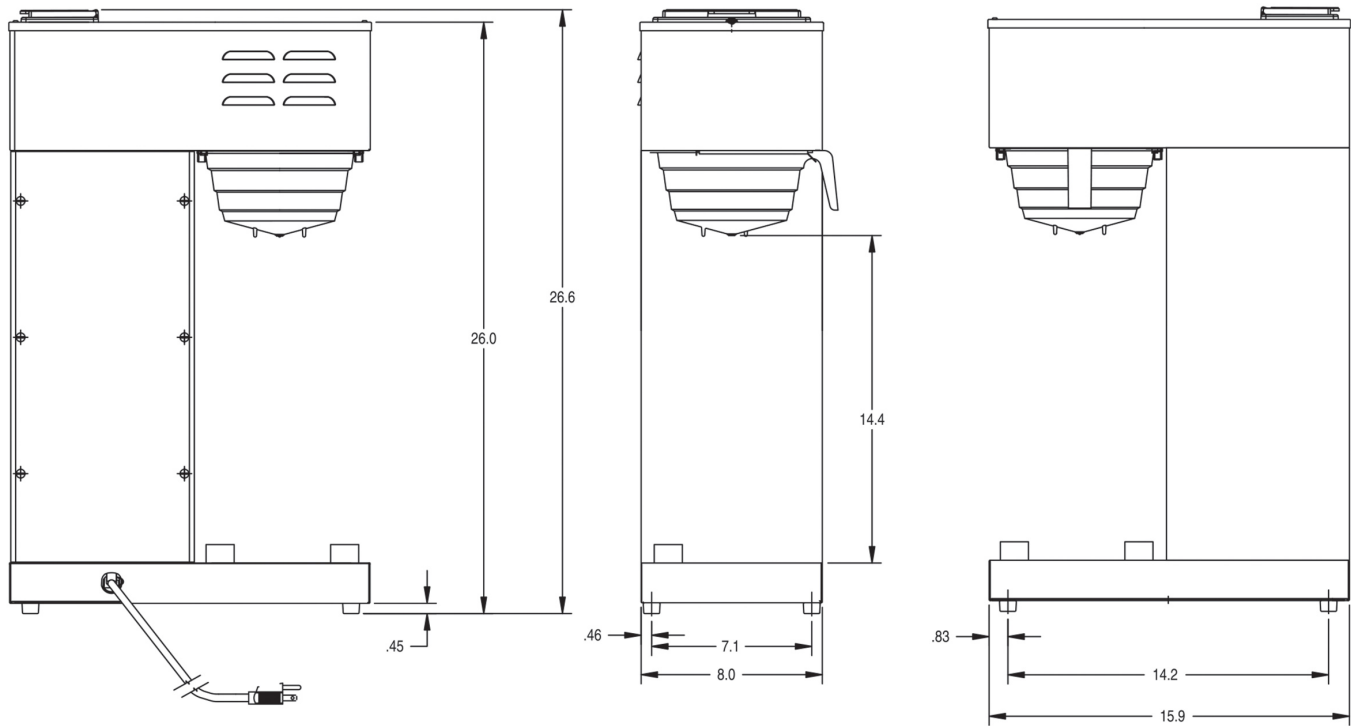

Last Updated:
11/22/2019

	Unit			Shipping				
	Height	Width	Depth	Height	Width	Depth	Weight	Volume
English	26.6 in.	8.7	15.9 in.	35.5 in.	12.2	19.5 in.	28.950 lbs	4.904 ft ³
Metric	67.6 cm	22.1	40.4 cm	90.2 cm	31.1	49.5 cm	13.132 kgs	0.139 m ³